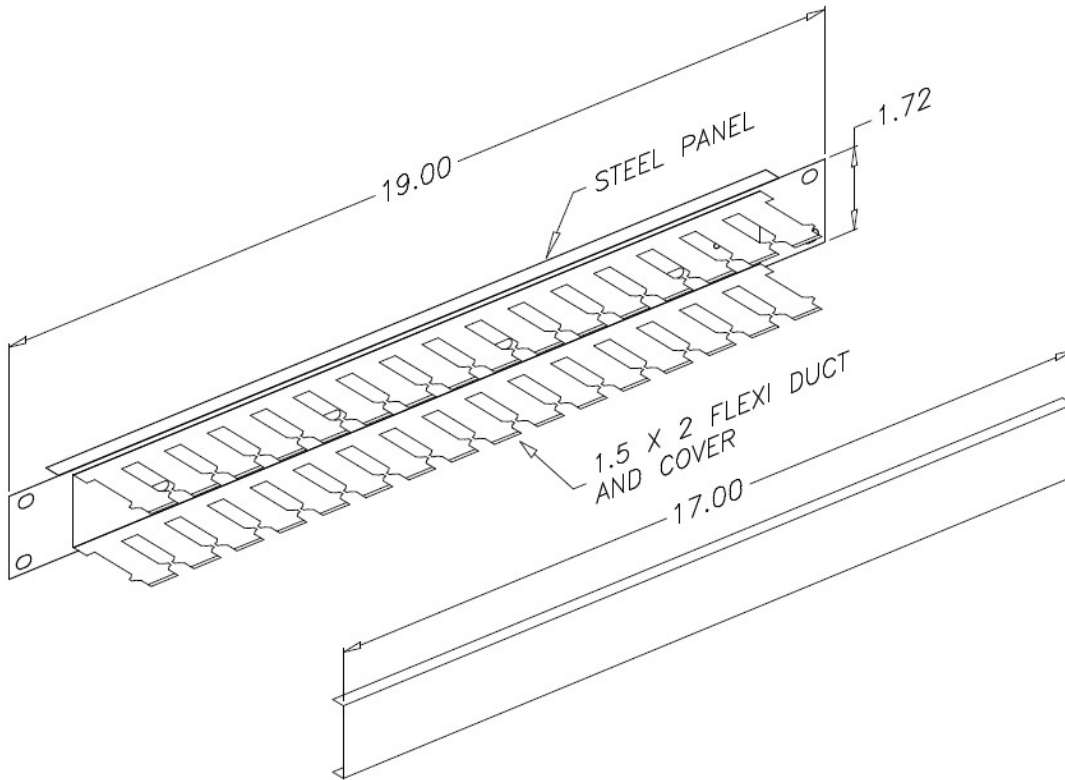

- ❑ Provides Rack Mount Cable Management
- ❑ 1.5 x 2 Flexi Duct and cover
- ❑ Material:
18 GA CRS
- ❑ Finish:
Black Powder Coat

PART NUMBER	HEIGHT	RACK UNIT	MTG
9512-1901	1.72	1	19.00"

THIS DRAWING AND ALL INFORMATION CONTAINED HEREIN IS THE PROPERTY OF BELDEN. ANY USE, COPY OR REPRODUCTION OF THIS MATERIAL WITHOUT PRIOR WRITTEN PERMISSION FROM BELDEN IS PROHIBITED.

9512-1901
1U HORIZONTAL CABLE MGR
TECHNICAL SPECIFICATION